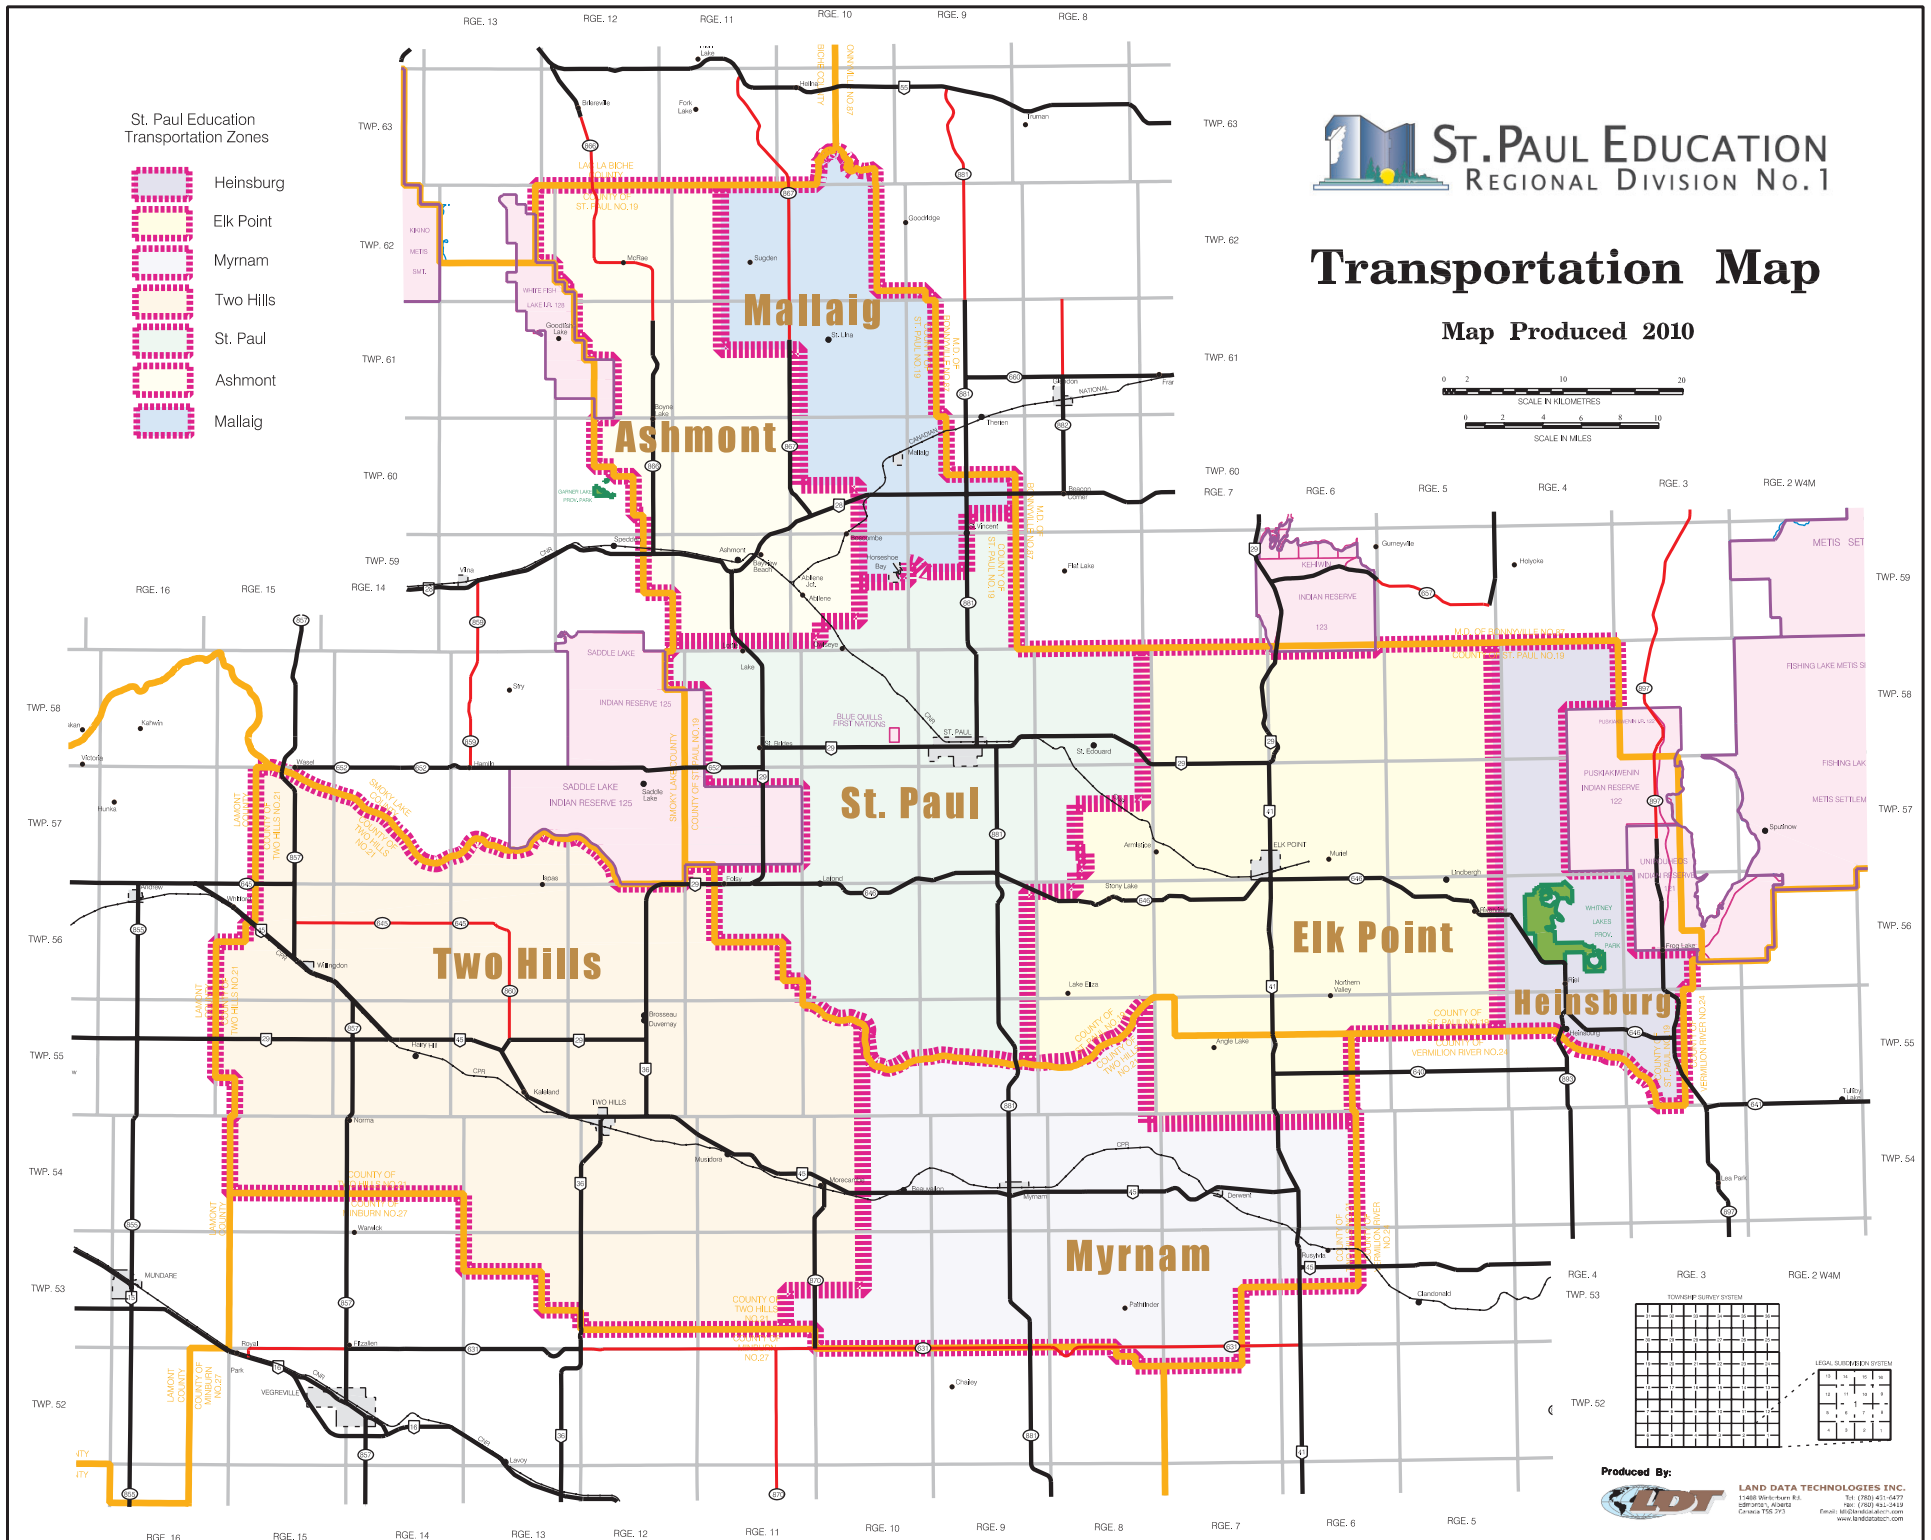

St. Paul Education Transportation Zones

-  Heinsburg
-  Elk Point
-  Myrnam
-  Two Hills
-  St. Paul
-  Ashmont
-  Mallaig

# Transportation Map

Map Produced 2010

Produced By:

**LAND DATA TECHNOLOGIES INC.**  
 17445 56th Avenue S.E.  
 Edgemoor, Alberta  
 Canada T5E 2P7  
 Tel: (780) 421-0477  
 Fax: (780) 441-0419  
 Email: info@landdata.com  
 www.landdata.com